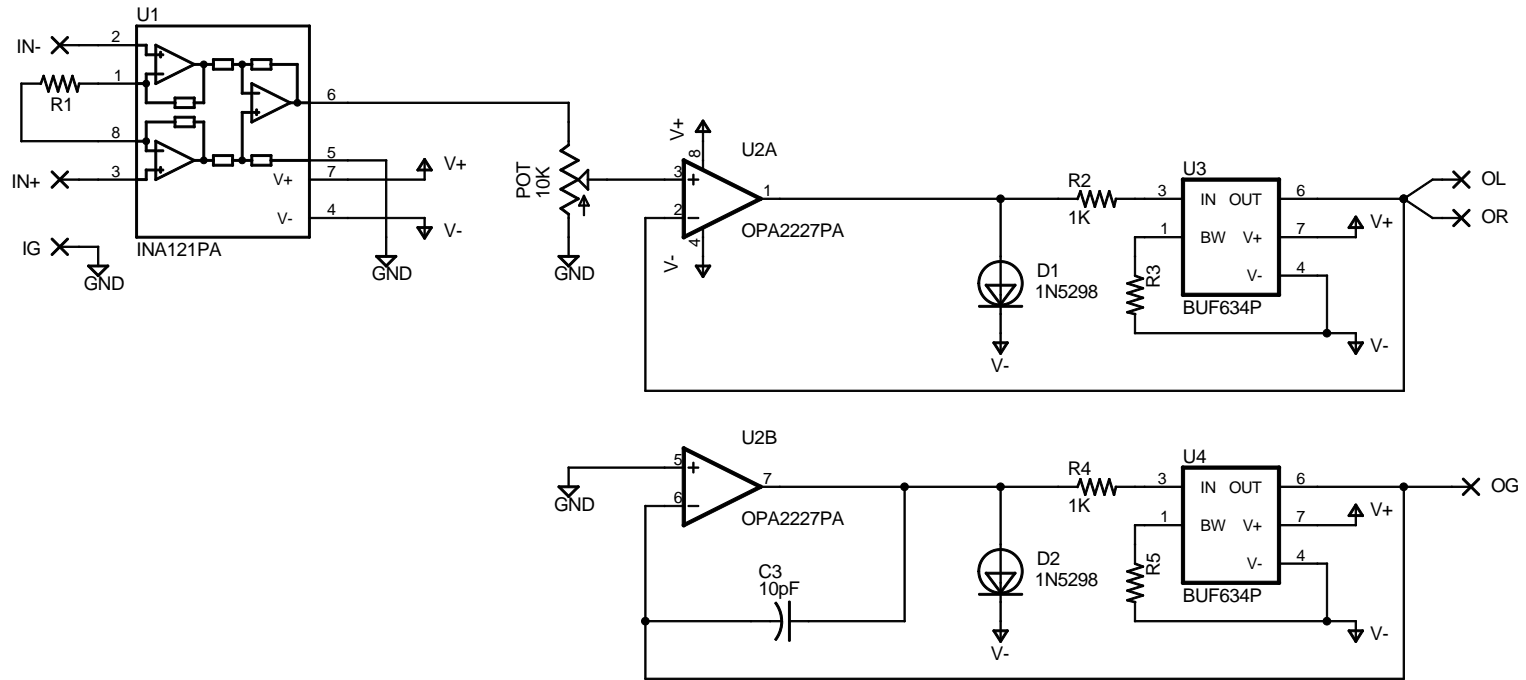

AMPLIFIER

Tangent Personal Monitor

TITLE: tpm

Document Number:

REV:
1.1

Date: 9/22/2004 22:15:26

Sheet: 1/2

POWER SUPPLY

9V NIMH TRICKLE CHARGER

9V BATTERY STATE INDICATOR

Tangent Personal Monitor

TITLE: tpm

Document Number:

REV:
1.1

Date: 9/22/2004 22:15:26

Sheet: 2/2