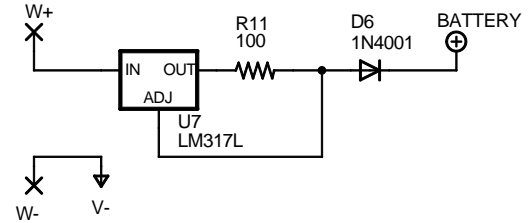

AMPLIFIER

Tangent Personal Monitor

TITLE: tpm

Document Number:

REV:
1.1

Date: 9/22/2004 22:15:26

Sheet: 1/2

POWER SUPPLY

9V NIMH TRICKLE CHARGER

9V BATTERY STATE INDICATOR

Tangent Personal Monitor

TITLE: tpm

Document Number:

REV:
1.1

Date: 9/22/2004 22:15:26

Sheet: 2/2