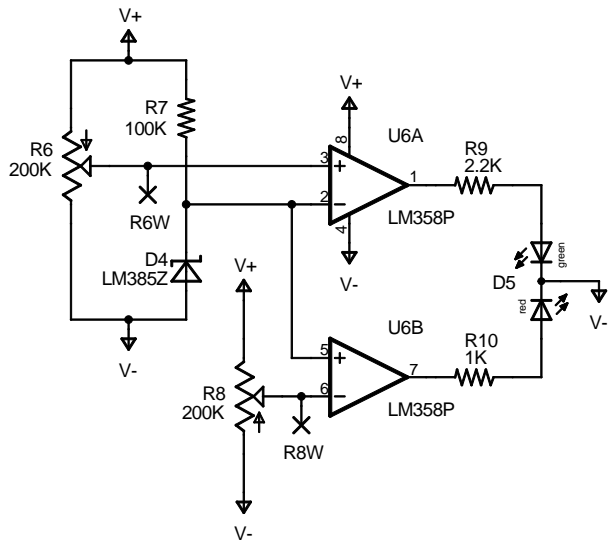

AMPLIFIER

Tangent Personal Monitor

TITLE: tpm

Document Number:

REV:
1.1

Date: 9/22/2004 22:15:26

Sheet: 1/2

POWER SUPPLY

9V NIMH TRICKLE CHARGER

9V BATTERY STATE INDICATOR

Tangent Personal Monitor

TITLE: tpm

Document Number:

REV:
1.1

Date: 9/22/2004 22:15:26

Sheet: 2/2