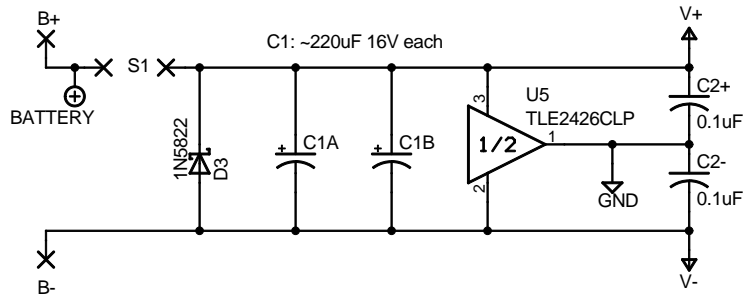

AMPLIFIER

Tangent Personal Monitor

TITLE: tpm

Document Number:

REV:
1.1

Date: 9/22/2004 22:15:26

Sheet: 1/2

POWER SUPPLY

9V NIMH TRICKLE CHARGER

9V BATTERY STATE INDICATOR

Tangent Personal Monitor

TITLE: tpm

Document Number:

REV:
1.1

Date: 9/22/2004 22:15:26

Sheet: 2/2